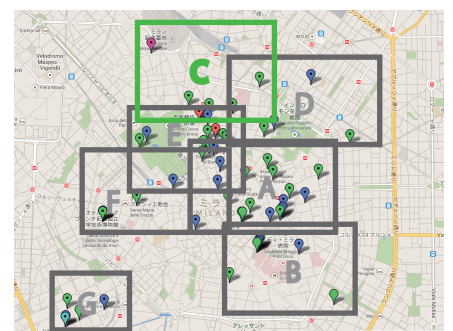

37. designjunction

Via Palermo, 10

- TOYO KITCHEN STLE
- Jaime Hayon
- Recommendation
- 燕三条 工場の祭典 & SPREAD
- Scholten & Baijings