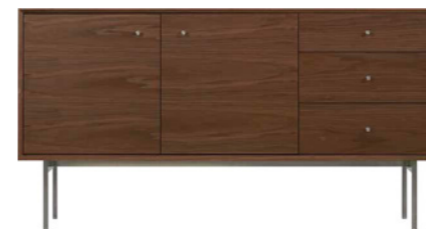

Sherlock Sideboard

- © Walnut
- Ⓢ W1500×D450×H790mm
- Ⓜ Walnut Veneer, Stainless steel