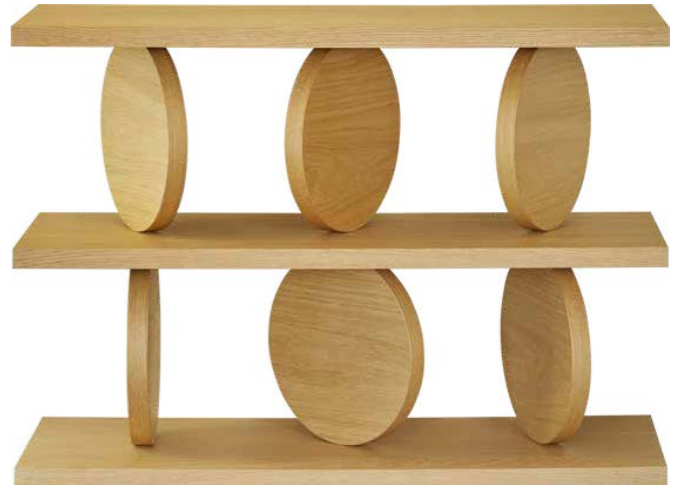

PIROUETTE SHELF

Based on a prototype produced by **KWANGHO LEE** in partnership with **Phaidon Press** in 2015, **PIROUETTE** has now been reimagined as a shelving collection reflecting **WEKINO's** distinctive creative philosophy. In the new collaboration, the role of the object has been maximized to offer diverse compositions including two-tier and three-tier options. Just like its new name, **PIROUETTE** is a flexible, multifunctional shelving system suited to all sorts of spaces.

PIROUETTE는 2015년 이광호와 뉴욕에 위치한 PHAIDON 출판사의 협업을 통해 제작한 프로토타입 선반을 토대로 하여, WEKINO만의 독창적인 철학이 반영된 새로운 모습으로 재탄생되었습니다. 2단, 3단, 사이드 테이블 등 기존보다 다양한 구성과 쓰임새를 갖는 오브제의 역할 또한 극대화하였습니다. PIROUETTE의 이름처럼 자유롭고 다양한 쓰임새를 상상할 수 있는 제품으로 모든 공간에 잘 어울리는 선반입니다.

Making things by hand provided great joy for **KWANGHO LEE** as a child, reminding him of his grandfather, a farmer, who regularly crafted household goods from natural materials found nearby. **LEE** appreciated this way of looking at everyday objects and began to approach his work in a similar fashion – giving new meaning and function to ordinary things.

이광호 작가는 유년 시절부터 자연을 곁에 두고 자라면서 주변에서 흔히 볼 수 있는 다양한 것들을 이용하여 놀이 도구를 만들고 그림 그리는 것에 흥미를 느끼며 성장하였습니다. 2007년 홍익대학교 금속 조형 디자인과를 졸업한 후 다양한 재료들이 가진 특성을 탐구하고 그 과정에서 얻어진 표현 방법을 끊임없이 반복하며 얻어진 결과를 이용하여 사물을 만들어 냅니다.